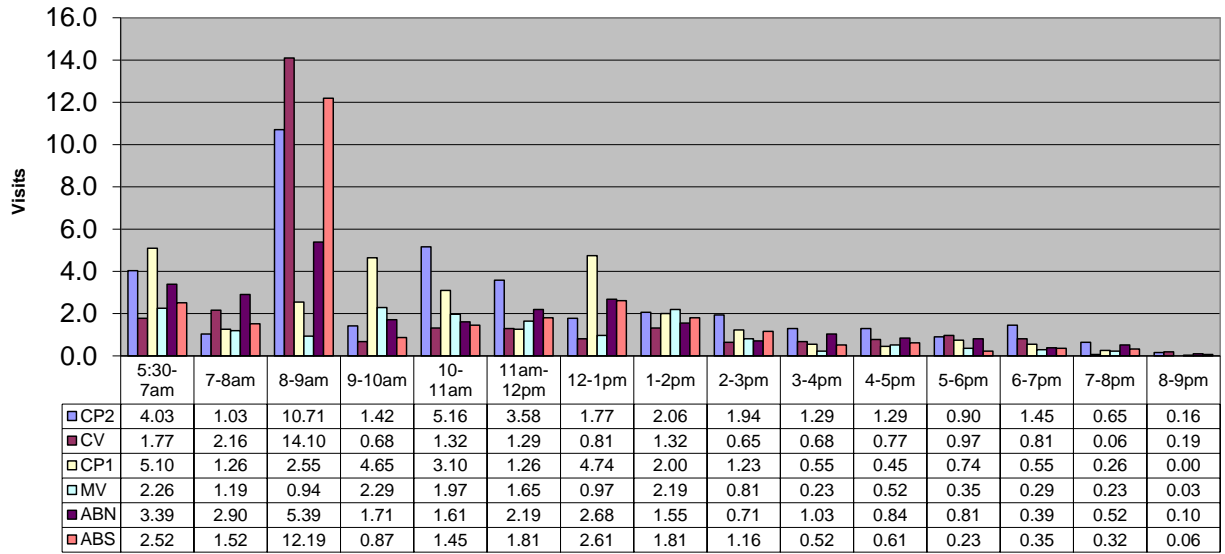

August 2023 - Pool Use by Hour - Major Centers

| | LC | CH | DH | EC | CR | SRS | WEST |
|---------------------|------|------|------|------|------|------|------|
| Total Visits | 2592 | 0 | 1797 | 2149 | 1504 | 2678 | 885 |
| Avg Daily | 84 | 0 | 58 | 69 | 49 | 86 | 29 |
| Avg Hourly | 5.39 | 0.00 | 3.74 | 4.47 | 3.13 | 5.57 | 1.84 |

August 2023 - Satellite Centers - Pool Use by Hour

Visits By Hour

| | ABN | ABS | CP1 | CP2 | CV | MV |
|---------------------|-------|-------|-------|-------|-------|-------|
| Total Visits | 800 | 869 | 881 | 1161 | 855 | 493 |
| Avg Visits Per Day | 25.81 | 28.03 | 28.42 | 37.45 | 27.58 | 15.90 |
| Avg Visits Per Hour | 1.66 | 1.81 | 1.83 | 2.42 | 1.78 | 1.03 |