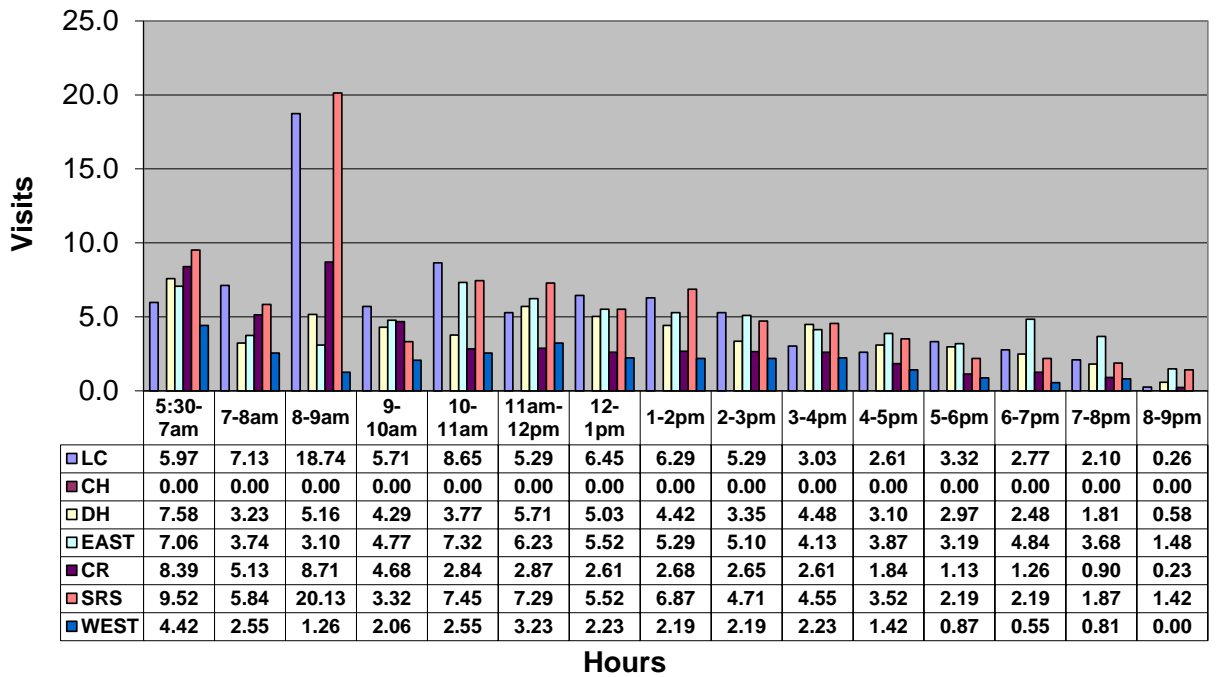

August 2023 - Pool Use by Hour - Major Centers

| | LC | CH | DH | EC | CR | SRS | WEST |
|---------------------|------|------|------|------|------|------|------|
| Total Visits | 2592 | 0 | 1797 | 2149 | 1504 | 2678 | 885 |
| Avg Daily | 84 | 0 | 58 | 69 | 49 | 86 | 29 |
| Avg Hourly | 5.39 | 0.00 | 3.74 | 4.47 | 3.13 | 5.57 | 1.84 |

August 2023 - Satellite Centers - Pool Use by Hour

Visits By Hour

| | ABN | ABS | CP1 | CP2 | CV | MV |
|---------------------|-------|-------|-------|-------|-------|-------|
| Total Visits | 800 | 869 | 881 | 1161 | 855 | 493 |
| Avg Visits Per Day | 25.81 | 28.03 | 28.42 | 37.45 | 27.58 | 15.90 |
| Avg Visits Per Hour | 1.66 | 1.81 | 1.83 | 2.42 | 1.78 | 1.03 |